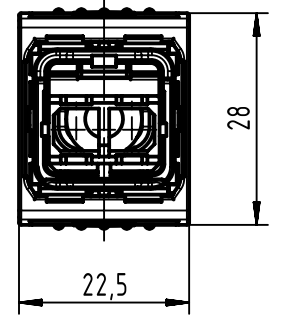

1 2 3 4 5 6

A

B

C

D

 All Dimensions in mm Original Size DIN A4	Scale 1:1		Free size tol.		Ref. Sub. TB 09352410402 500000053834 2012-07-25	
	 All rights reserved Department EC PD - DE	Created by ELLERMANN	Inspected by DAHMS	Standardisation KOHLER	Date 2013-05-24	State Final Release
HARTING Electronics GmbH D-32339 Espelkamp				Title Han PushPull SCRJ cable side metal		Doc-Key / ECM-Nr. 100193045/UGD/002/C 500000062379
		Type TB	Number 09352410402		Rev. C	Page 1/1