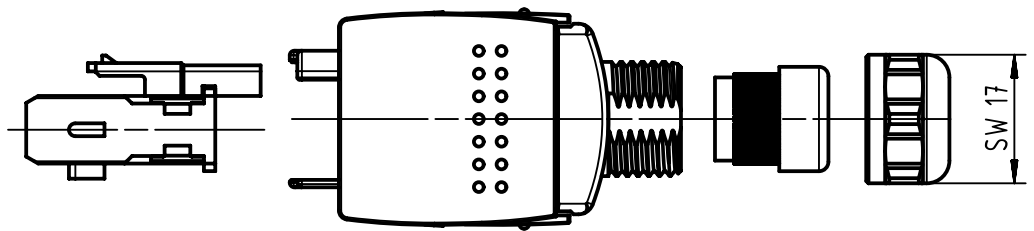

1 2 3 4 5 6

A

B

C

D

 All Dimensions in mm Original Size DIN A4	Scale 1:1		Free size tol.		Ref. Sub. TB 09352410402 500000053834 2012-07-25	
	 All rights reserved Department EC PD - DE	Created by ELLERMANN	Inspected by DAHMS	Standardisation KOHLER	Date 2013-05-24	State Final Release
HARTING Electronics GmbH D-32339 Espelkamp				Title Han PushPull SCRJ cable side metal		Doc-Key / ECM-Nr. 100193045/UGD/002/C 500000062379
		Type TB	Number 09352410402		Rev. C	Page 1/1