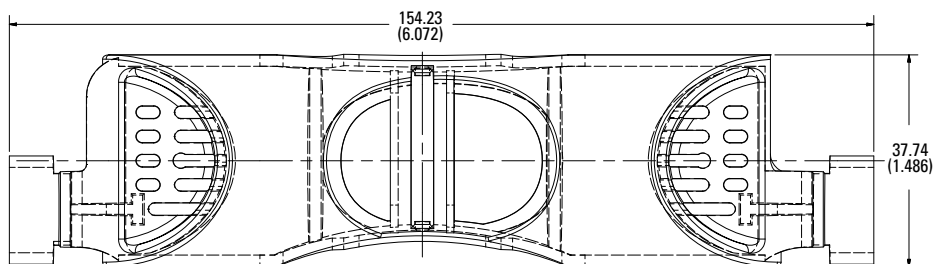

250 V 60 A

250 V 100 A

600 V 30 A

600 V 60 A

600 V 100 A

Also available at Littelfuse.com/fuseblocks

LF SERIES FUSE BLOCK COVERS

Dimensions in mm (inches)

Class J

600 V 30 A

600 V 60 A

600 V 100 A

Dimensions in mm (inches)

Class T

300 V 30 A

300 V 60 A

300 V 100 A

LF SERIES FUSE BLOCK COVERS

Dimensions in mm (inches)

Class T

600 V 30 A

600 V 60 A

600 V 100 A

600 V 200 A

600 V 400 A

600 V 600 A

Dimensions in mm (inches)

Class CD

600 V 60 A

Also available at Littelfuse.com/fuseblocks