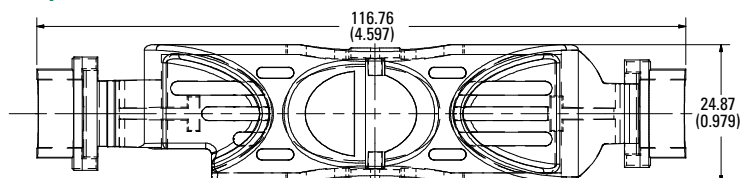

300 V 100 A

LF SERIES FUSE BLOCK COVERS

Dimensions in mm (inches)

Class T

600 V 30 A

600 V 60 A

600 V 100 A

600 V 200 A

600 V 400 A

600 V 600 A

Dimensions in mm (inches)

Class CD

600 V 60 A

Also available at Littelfuse.com/fuseblocks