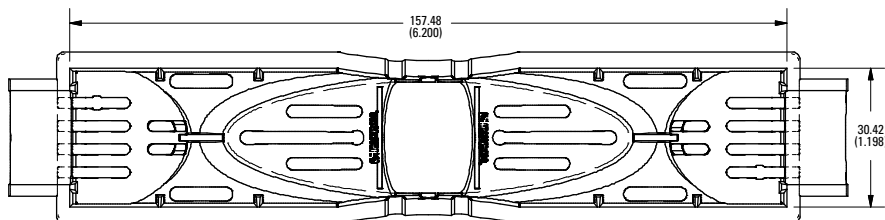

Class J

600 V 30 A

600 V 60 A

600 V 100 A

Dimensions in mm (inches)

Class T

300 V 30 A

300 V 60 A

300 V 100 A

LF SERIES FUSE BLOCK COVERS

Dimensions in mm (inches)

Class T

600 V 30 A

600 V 60 A

600 V 100 A

600 V 200 A

600 V 400 A

600 V 600 A

Dimensions in mm (inches)

Class CD

600 V 60 A

Also available at Littelfuse.com/fuseblocks