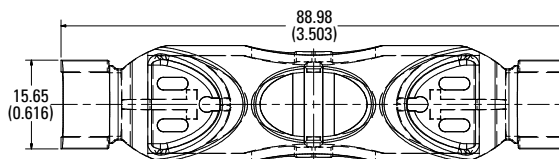

250 V 60 A

250 V 100 A

600 V 30 A

600 V 60 A

600 V 100 A

Also available at Littelfuse.com/fuseblocks

LF SERIES FUSE BLOCK COVERS

Dimensions in mm (inches)

Class J

600 V 30 A

600 V 60 A

600 V 100 A

Dimensions in mm (inches)

Class T

300 V 30 A

300 V 60 A

300 V 100 A

LF SERIES FUSE BLOCK COVERS

Dimensions in mm (inches)

Class T

600 V 30 A

600 V 60 A

600 V 100 A

600 V 200 A