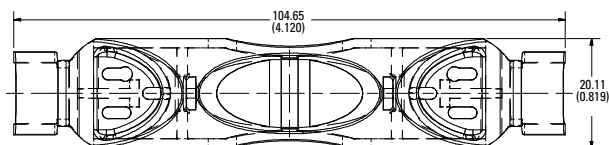

Class J

600 V 30 A

600 V 60 A

600 V 100 A

Dimensions in mm (inches)

Class T

300 V 30 A

300 V 60 A

300 V 100 A

LF SERIES FUSE BLOCK COVERS

Dimensions in mm (inches)

Class T

600 V 30 A

600 V 60 A

600 V 100 A

600 V 200 A

600 V 400 A

600 V 600 A

Dimensions in mm (inches)

Class CD

600 V 60 A

Also available at Littelfuse.com/fuseblocks