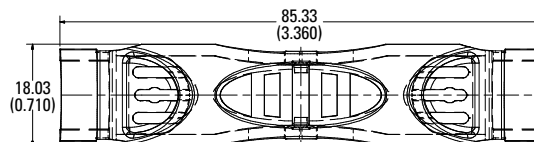

250 V 60 A

250 V 100 A

600 V 30 A

600 V 60 A

600 V 100 A

Also available at Littelfuse.com/fuseblocks

LF SERIES FUSE BLOCK COVERS

Dimensions in mm (inches)

Class J

600 V 30 A

600 V 60 A

600 V 100 A

Dimensions in mm (inches)

Class T

300 V 30 A

300 V 60 A

300 V 100 A

LF SERIES FUSE BLOCK COVERS

Dimensions in mm (inches)

Class T

600 V 30 A

600 V 60 A

600 V 100 A

600 V 200 A