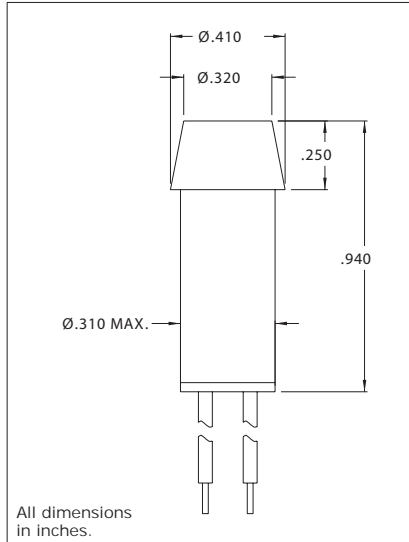

2990D Series Non-Relampable Incandescent Indicator Lights

DESCRIPTION AND FEATURES

Mounting: Ø.310 MIN., supplied with push-on speednut SN1287.

Wire Leads: No.22 AWG (105°C) 4.40/4.80 long, stripped .430/.570

Lens: Polycarbonate

Lens Color	Incandescent		
	Model No. (6V)	Model No. (12V)	Model No. (28V)
Red	2990D1-6V	2990D1-12V	2990D1-28V
Amber	2990D3-6V	2990D3-12V	2990D3-28V
White	2990D4-6V	2990D4-12V	2990D4-28V
Green	2990D5-6V	2990D5-12V	2990D5-28V
Blue	2990D6-6V	2990D6-12V	2990D6-28V
Lamp used	#2112	#2162	#2187
Lead color	White	Yellow	Purple
Mounting	Supplied with push-on speednut SN1287		