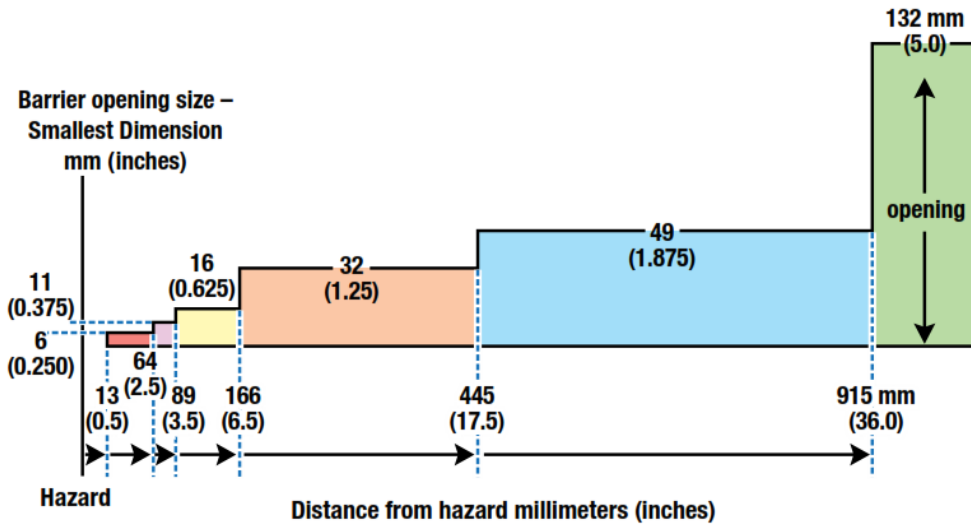

Safety Distance: Gotcha Stick

Human Shape

Gotcha Stick (representative of human dimension)

Human shape does NOT fit through barrier guard opening

Barrier Guard Opening

Orientation for Proper Use

CORRECT orientation of Gotcha Stick (does not penetrate barrier guard opening)

INCORRECT orientation of Gotcha Stick (penetrates barrier guard opening even though human shape DOES NOT)